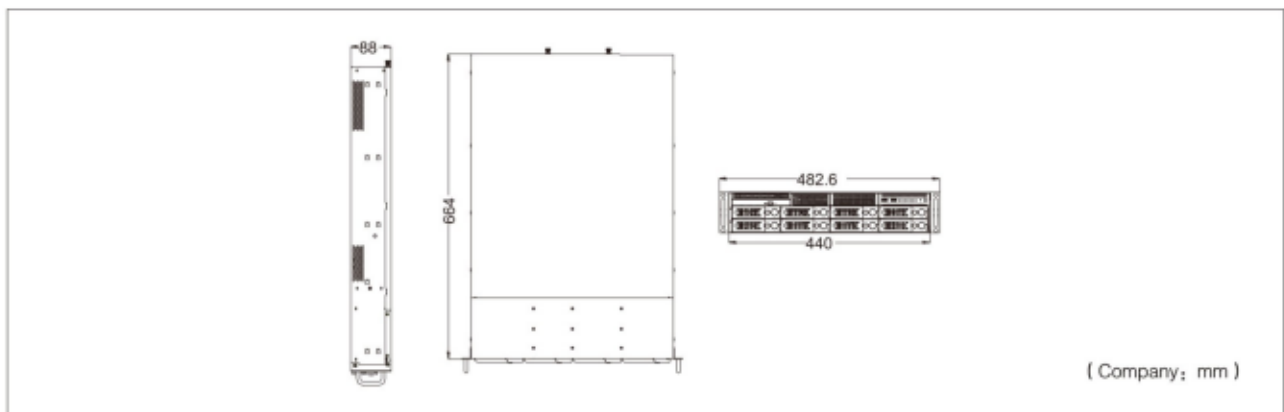

EIS-2205E

Industrial-grade 2U 19" Rack Mount Server

Features:

- ◆ Intel Xeon E5-2600 and E5-2600V2 CPU, with up to 12-core, 16* DDR3/L memory slot position ,supports up to 512G RDIMM
- ◆ Flexible configuration of DDR3/L memory, supporting up to 1866MHz.
- ◆ Optionally supports single and dual CPU,RAID1/10 and whole RAID function, single and redundant power supply.

Product size chart

Specifications

Product model	EIS-2205E
Dimensions specifications	19" 2U rack mount industrial server
Quantity of CPUs	1 / 2
CPU model	Intel Xeon E5-2600 and E5-2600V2
Chipset	Intel C600 family (C602/604)
Memory	Single CPU supports 8x DDR3 DIMM, supports up to 256GB (a single memory module supports 32GB RDIMM), Dual CPU supports 16x DIMM, supports up to 512GB ,supports RDIMMs/LRDIMMs/ECC UDIMMs slot
Local Storage	8 x hot-swappable 2.5"/3.5" compatible drawable HDD bay at front, onboard 9 x SATA interface and 1x inside 2.5"HDD/SSD
RAID Support	Nonsupport RAID, only supports RAID0/1/10 and RAID1/5 optional
Onboard Network	Onboard 4 x GE network port, 1 x BMC
I/O expansion	Single CPU supports onboard 1 x half-height PCI-E x16 and 1 x half-height PCI-E x8 expansion Dual CPU supports onboard 2 x half-height PCI-E x16 and 4 x half-height PCI-E x8 expansion
Integrated I/O Ports	1 x VGA port, 1 x system information display LCD screen at front(optional) 1 x COM port, 7 x USB port
Management	Onboard BMC, supports IPMI\SOL\KVN Over Ip\Virtual Media
Operation System Support	Windows Server 2008 R2, Windows Server 2012 Red Hat Enterprise Linux6 SUSE Linux Enterprise Server 11 Citrix XenServer Vmware ESXi
Power Supply	Supports 550W/700W redundant power supply or 500W/800W single power supply
Working temperature	0°C ~ 40°C
Dimensions	440mm(W) x 88mm(H) x 664 mm(D)